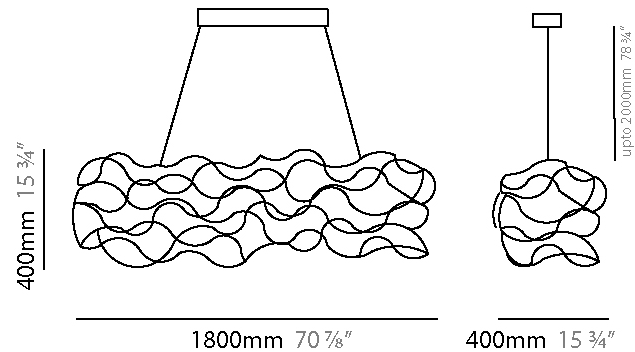

D101682-

base number   LED Dimming   Color Temperature   Finish Options

1. To build a product code in our configurator select the specify button on the base model # product page
2. To build a manual product code on this datasheet choose from the options listed below in blue font and add the suffix to the base model #

GENERAL

Series: Sirio
Subseries: Sirio Abstract
Brand: Quasar
Division: Design
Mounting Type: Suspension
Mounting Location: Ceiling
Subcategory: Ambient

PHYSICAL

Shape: Abstract
Length (mm): 1800
Length (in): 70 ⁷/₈
Width (mm): 400
Width (in): 15 ³/₄
Height (mm): 400
Height (in): 15 ³/₄
Max. Overall Height (mm): 2400
Max. Overall Height (in): 94 ¹/₂
Light Distribution: Omnidirectional
Weight (kg): 4.5
Weight (lbs): 9.9
Fixture Finish: [NIC / BRA / BBR](#)
Fixture Material: Metal
Cable Details: 2000mm Cable
Upon Request: Custom Sizes

ELECTRICAL

Lamp Type: LED
Input Wattage (W): 42
Dimming: [Non-Dimming / Phase Dimming (120vac Only)](#)
Driver Included: Yes
Driver Location: Integrated
Driver Type: Constant Voltage - 120/277Vac
Driver Class: Class 2
Input Voltage (V): 120 - 277
Output Voltage (V): 12
Upon Request: (Not included - see components) Integral: 0-10Vdc dimming

LED

Number of LEDs: 70
Color Temperature (°K): [2400 / 2800](#)
Max. Delivered Lumen (lm): 2100 (2800K)
CRI: >90 CRI
Lamp Life (hrs): 50000

OPTICAL

RATINGS AND CERTIFICATIONS

Certified By: Certified for North American Standards
IP rating: IP20